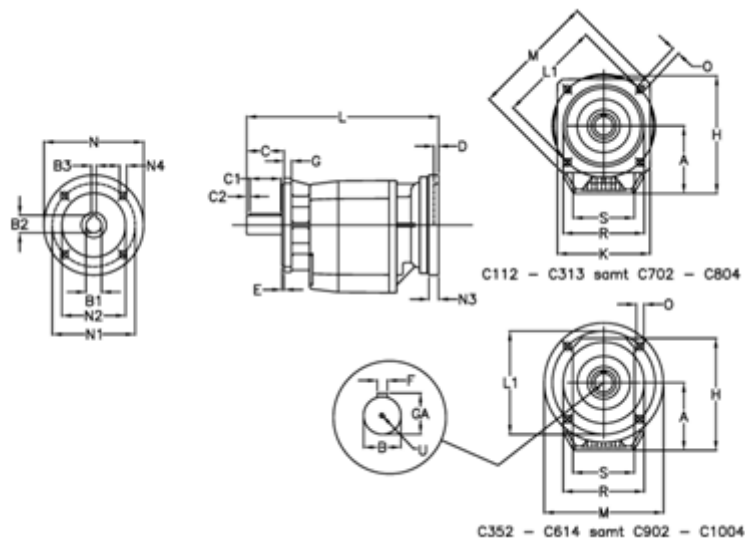

Article number: 406007106902420
 Description: Helical gearbox
 C704F-1069-P63B5

Measures

A = 208.0	D = 4.0	L1 = 300	R = 262
B = 60	E = 5	M = 350	S = 250
B1 = 11	F = 18	N = 140	U = M20x42
B2 = 12.8	G = 17	N1 = 115	
B3 = 4	GA = 64.0	N2 = 95	
C = 120	H = 358.0	N3 = 0	
C1 = 90	K = 300	N4 = M8x19	
C2 = 15	L = 504.5	O = 18.0	